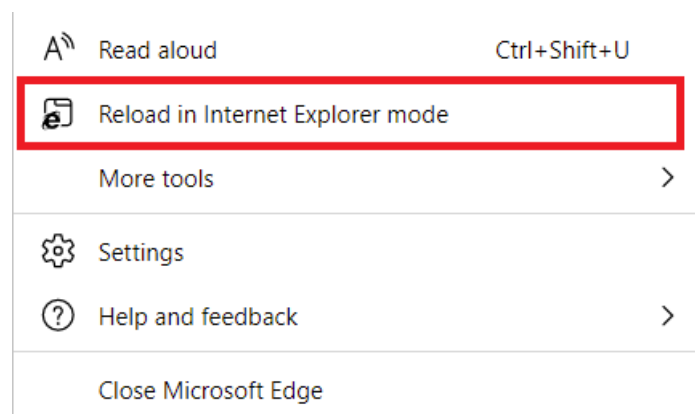

4. Reincarcati pagina in Internet Explorer Mode / Reload the page in Internet Explorer Mode