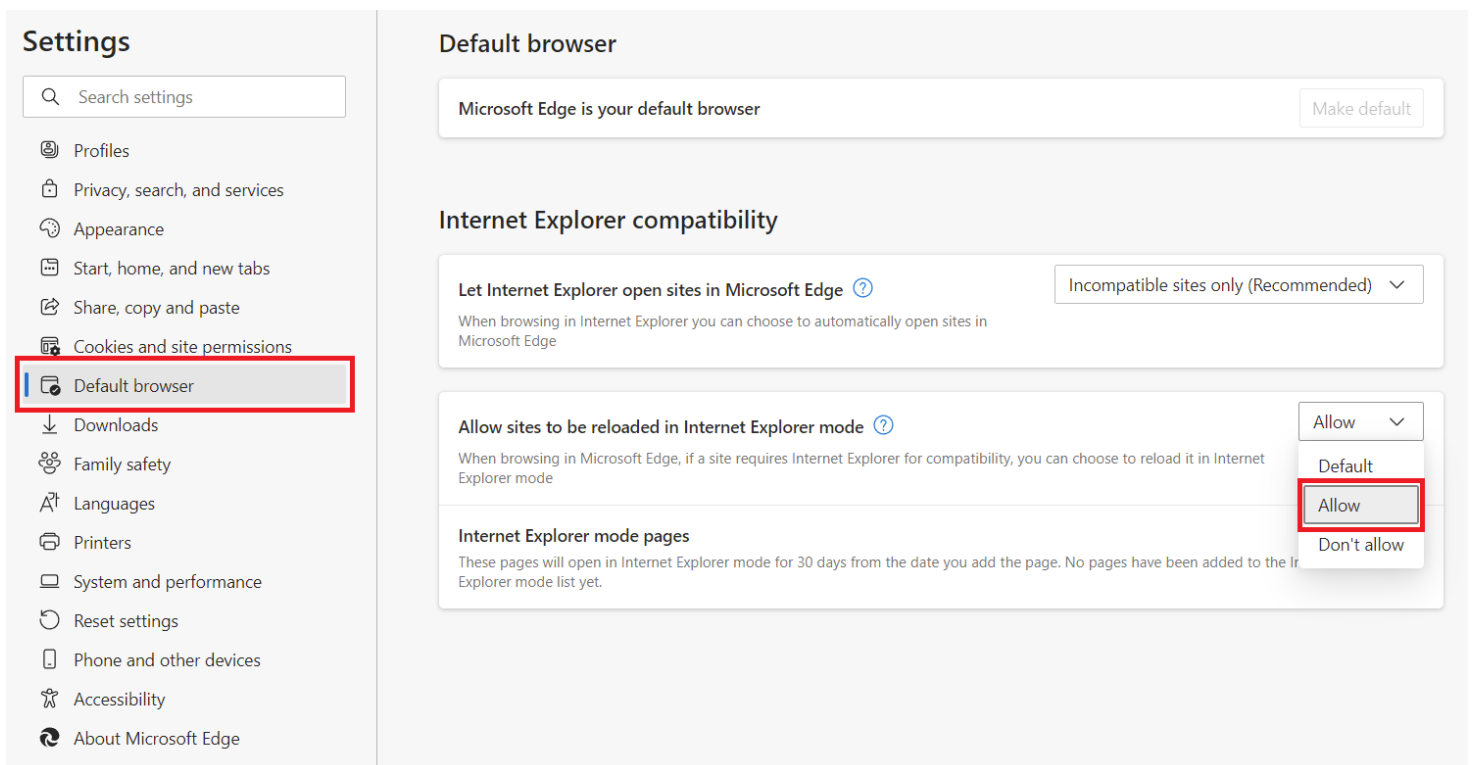

2. Activati Internet Explorer Mode / Activate Internet Explorer Mode: